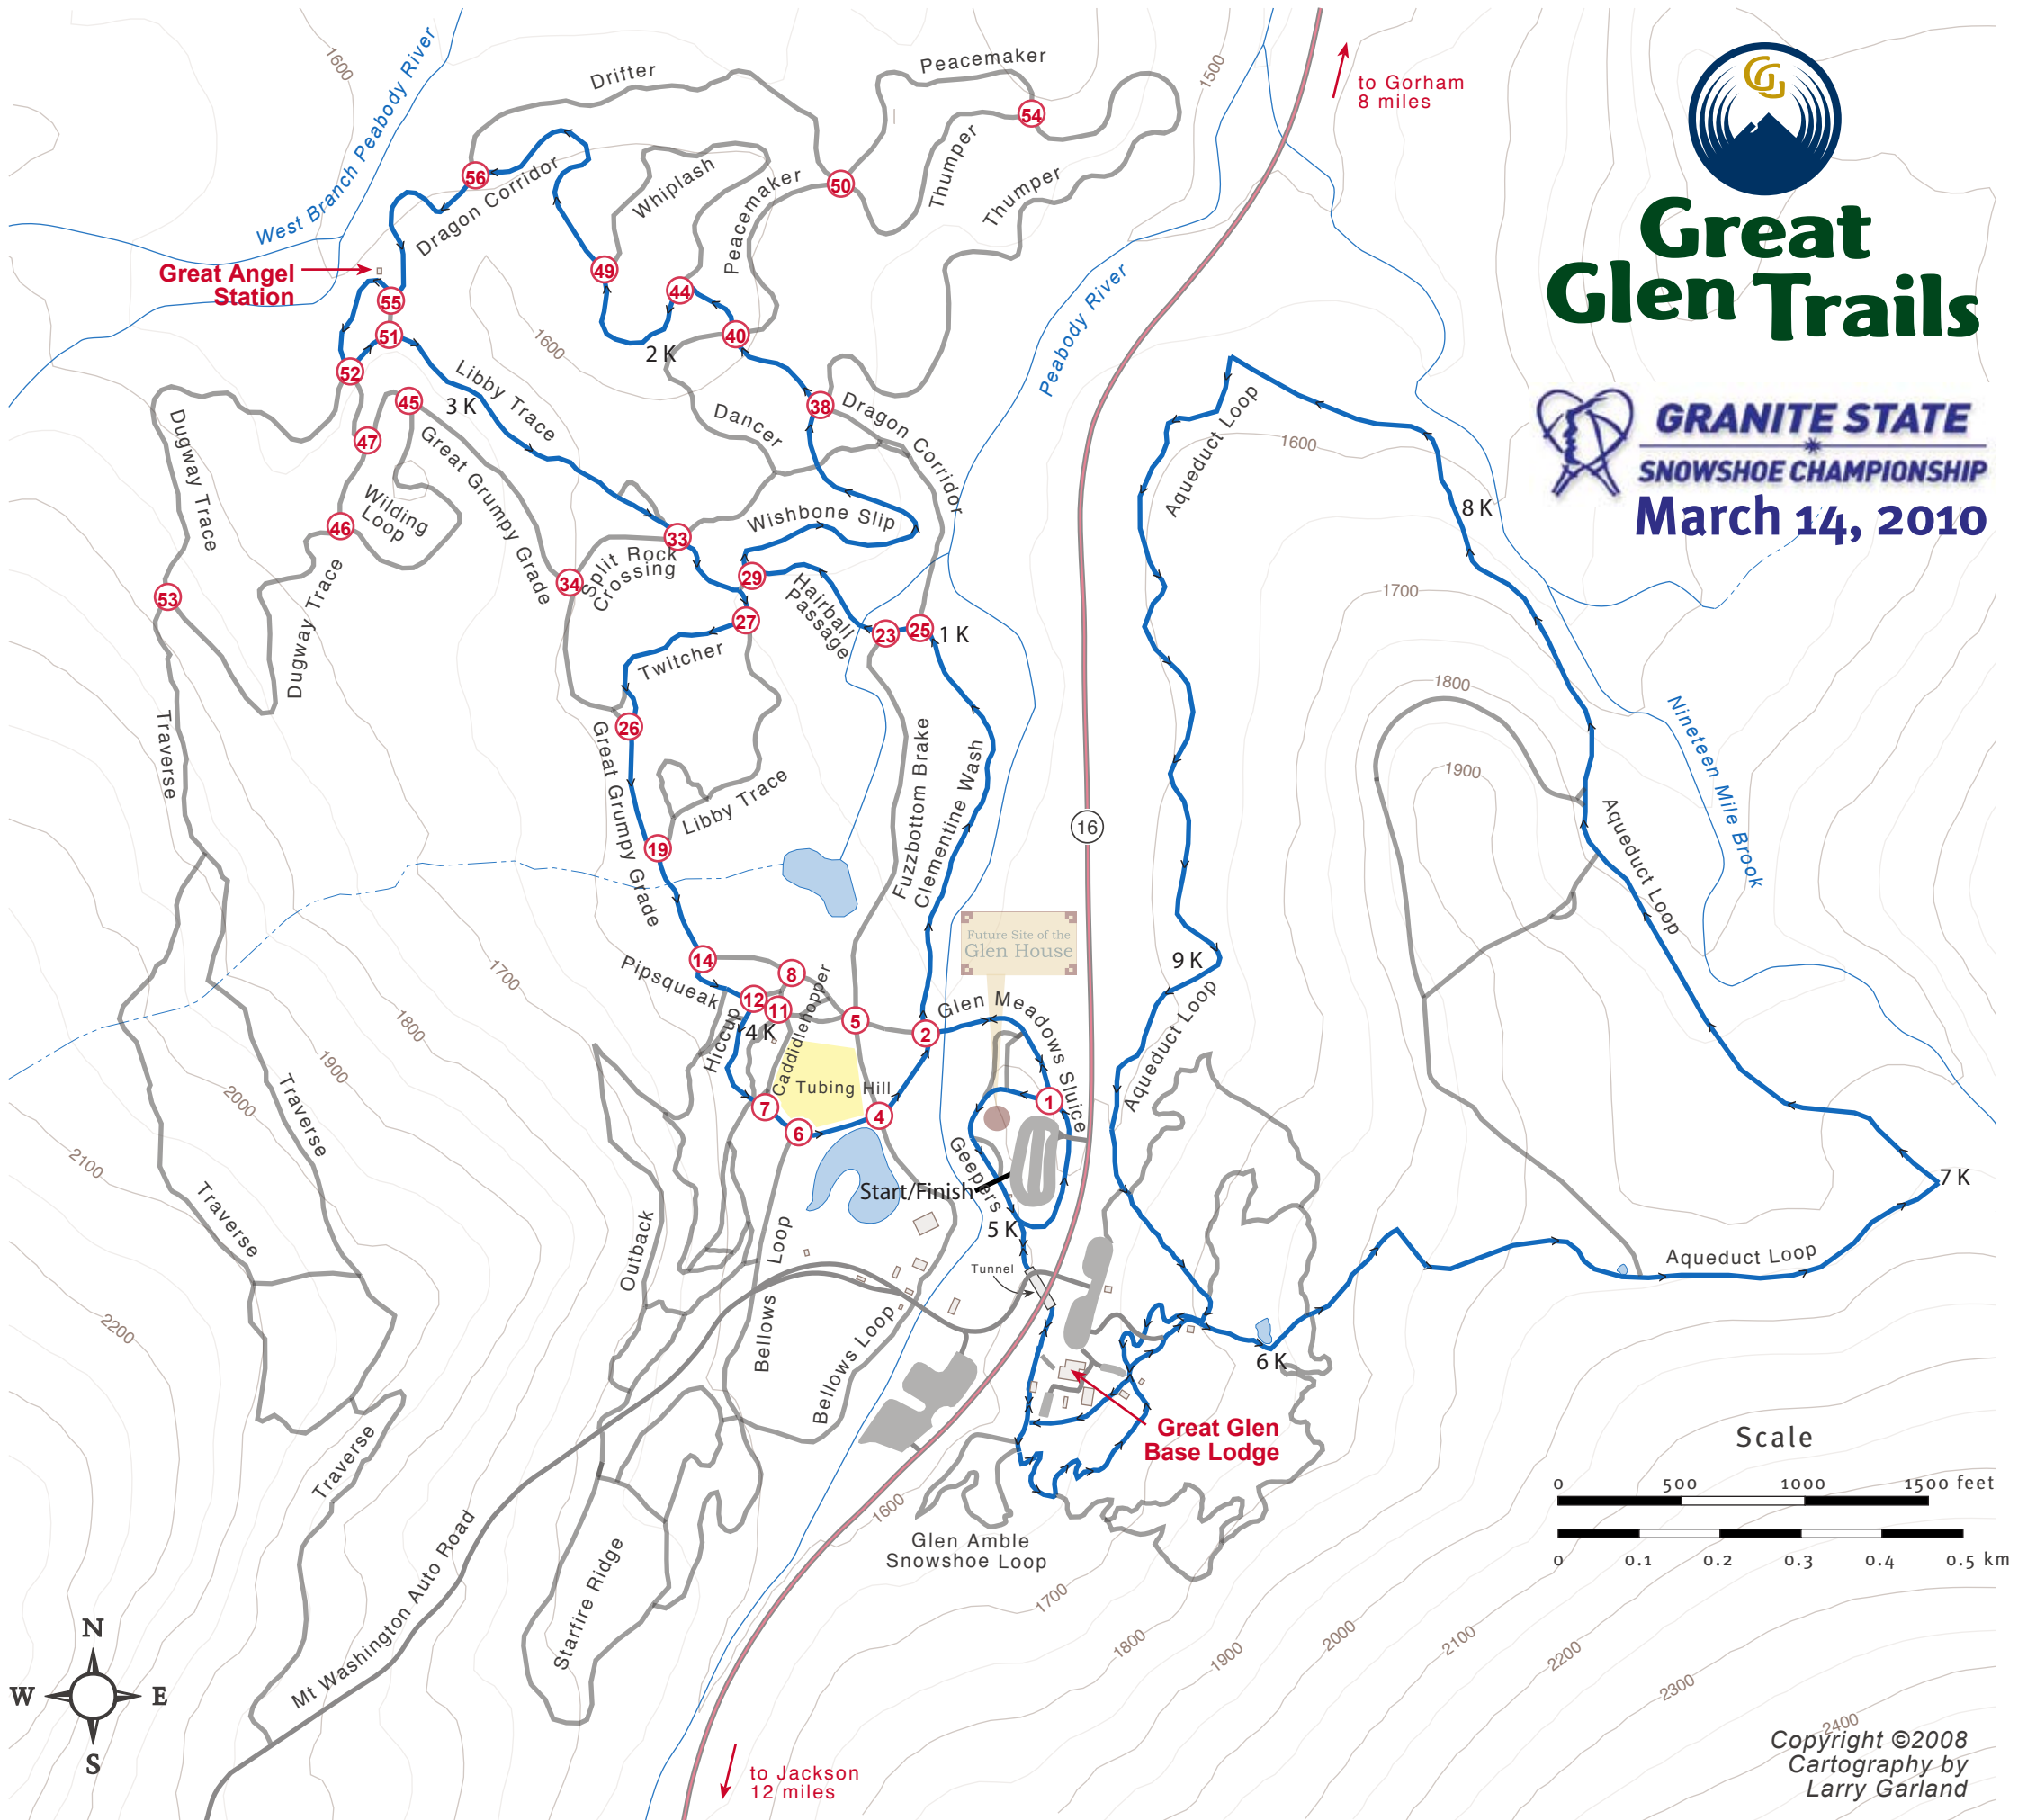

Great Glen Trails

GRANITE STATE
SNOWSHOE CHAMPIONSHIP
March 14, 2010

Great Angel Station

to Gorham
8 miles

Future Site of the
Glen House

Great Glen
Base Lodge

to Jackson
12 miles

Scale

Copyright ©2008
Cartography by
Larry Garland